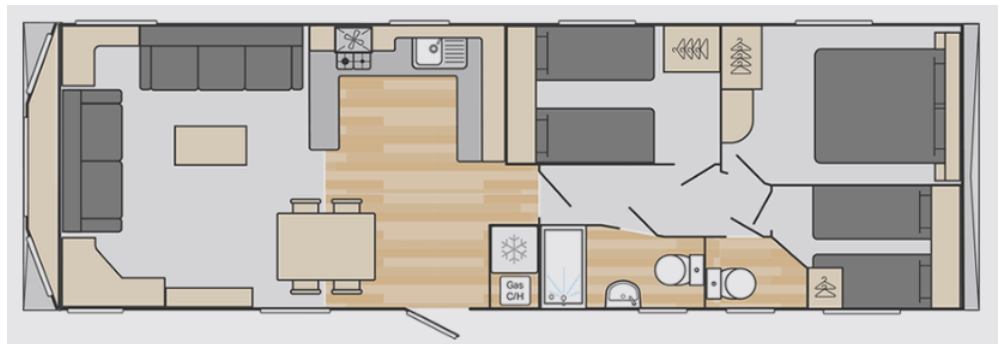

South Beach Road, Hunstanton, Norfolk PE36 5BB

Holiday Home Sales 01485 536026 Fax 01485 536015

Email: lodges@searles.co.uk www.searles.co.uk

New Swift Provence

2024

37x12 3 Bed

Location SG

£62,995